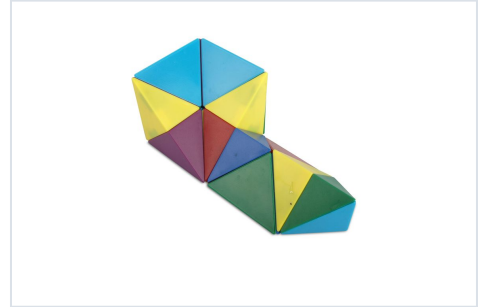

Production information and safety instructions

⚠ Please observe our safety instructions for this product.

Product images